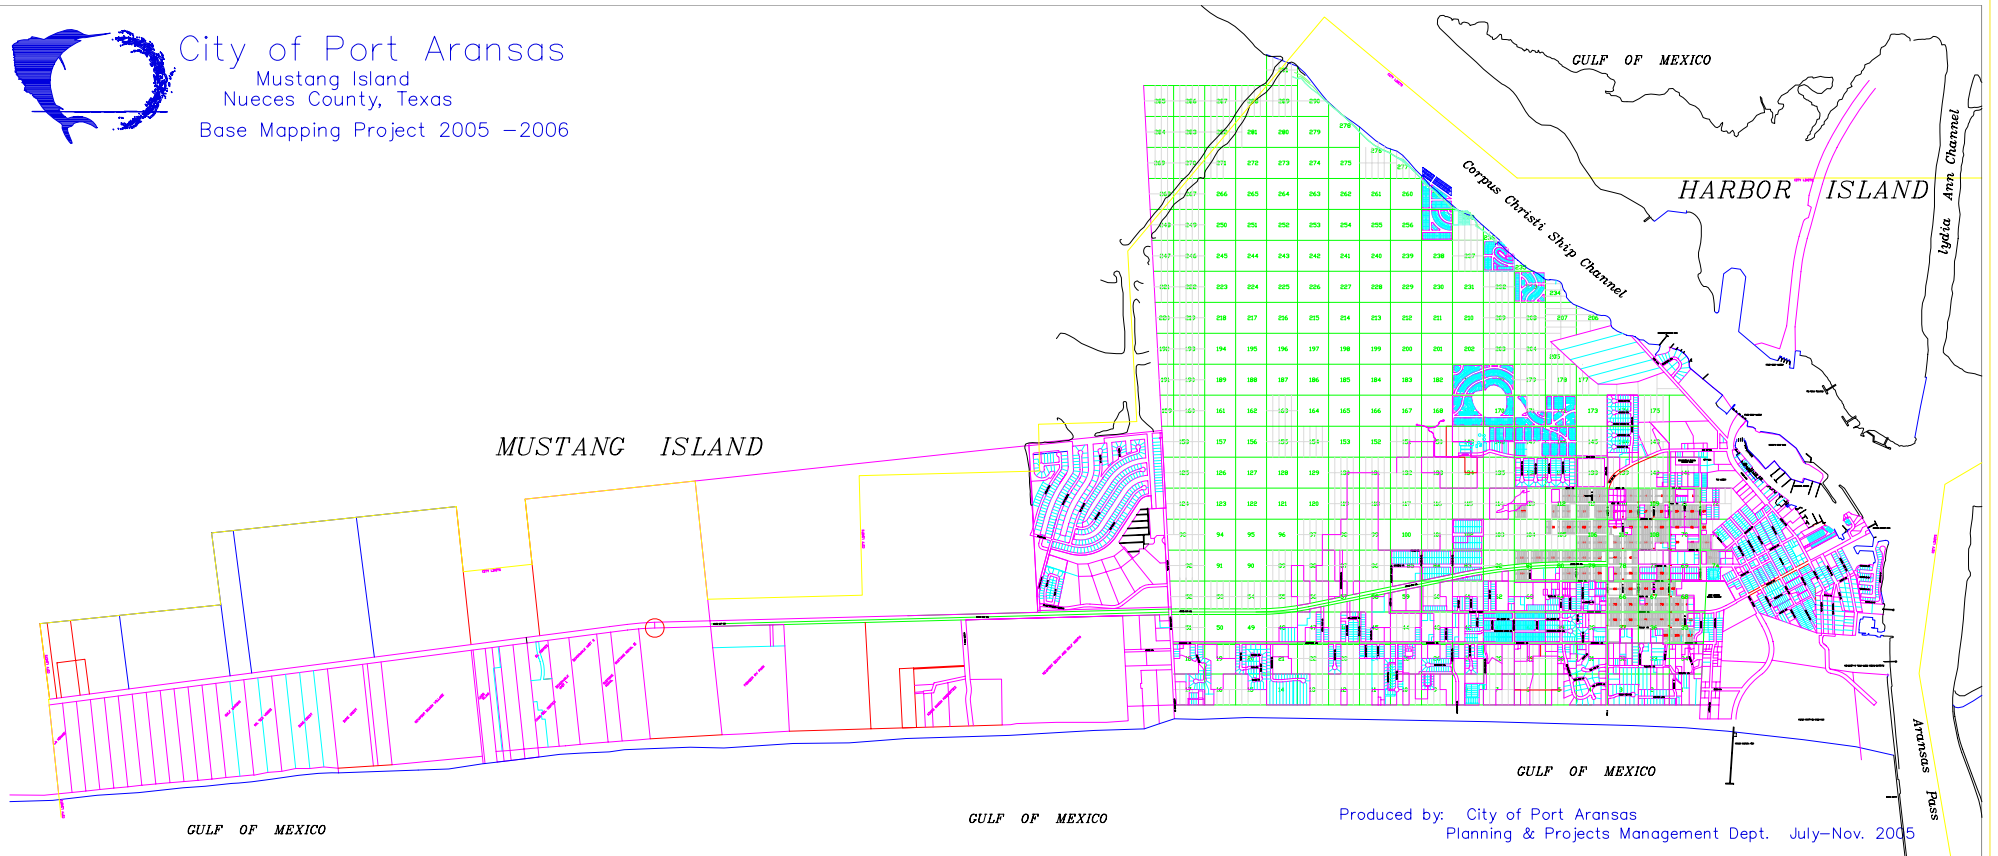

City of Port Aransas
Mustang Island
Nueces County, Texas
Base Mapping Project 2005 -2006

Produced by: City of Port Aransas
Planning & Projects Management Dept. July-Nov. 2005